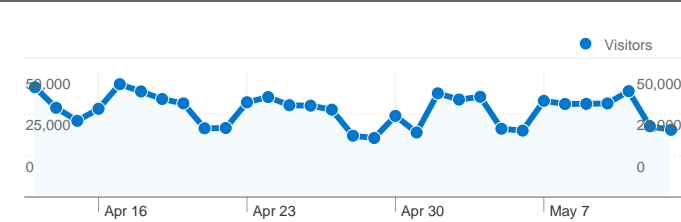

Site Usage

3,128,333 Visits

71.83% Bounce Rate

6,091,181 Pageviews

00:05:05 Avg. Time on Site

1.95 Pages/Visit

7.88% % New Visits

Visitors Overview

347,323 people visited this site

3,128,333 Visits

347,323 Absolute Unique Visitors

6,091,181 Pageviews

1.95 Average Pageviews

00:05:05 Time on Site

71.83% Bounce Rate

7.88% New Visits

Top Traffic Sources

Sources	Visits	% visits
google (organic)	1,377,538	44.03%
(direct) ((none))	1,321,154	42.23%
facebook.com (referral)	138,815	4.44%
172.30.0.1 (referral)	26,052	0.83%
t.co (referral)	22,273	0.71%

6,091,181 Pageviews

4,800,868 Unique Views

71.83% Bounce Rate

Top Content

Pages	Pageviews	% Pageviews
/index.psp	3,154,971	51.80%
/topic/vesti	360,571	5.92%
/topic/sport	245,748	4.03%
/topic/makedonija	222,890	3.66%
/topic/newest	220,088	3.61%