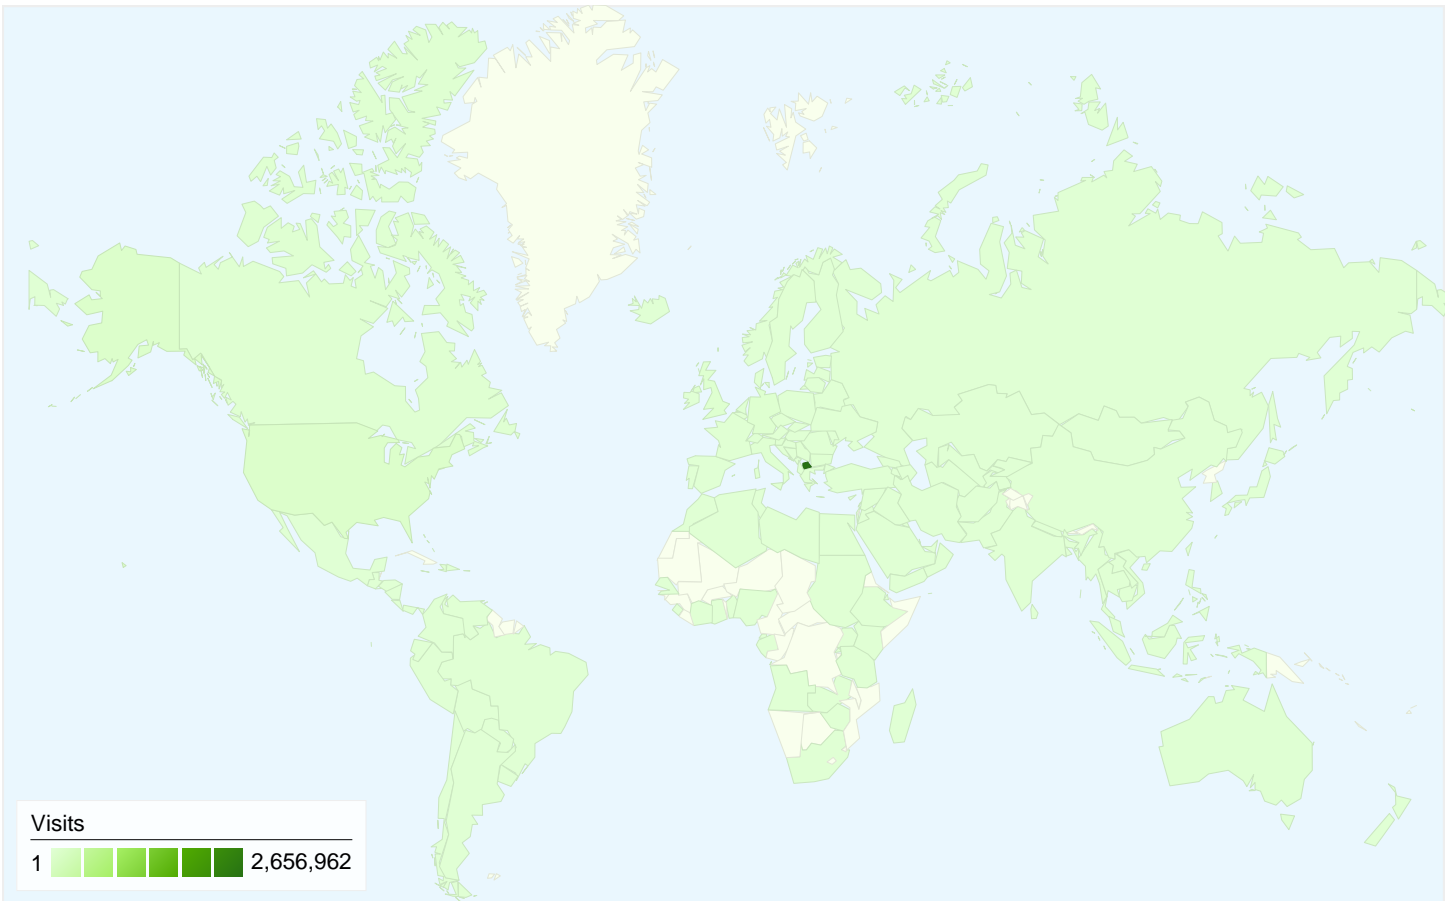

3,128,333 visits came from 152 countries/territories

Site Usage

Country/Territory	Visits	Pages/Visit	Avg. Time on Site	% New Visits	Bounce Rate
Visits 3,128,333 % of Site Total: 100.00%	Pages/Visit 1.95 Site Avg: 1.95 (0.00%)	Avg. Time on Site 00:05:05 Site Avg: 00:05:05 (0.00%)	% New Visits 7.90% Site Avg: 7.88% (0.27%)	Bounce Rate 71.83% Site Avg: 71.83% (0.00%)	
Macedonia [FYROM]	2,656,962	1.97	00:04:58	7.45%	71.34%
United States	73,570	1.69	00:03:53	8.19%	77.27%
(not set)	52,841	1.91	00:16:25	7.92%	70.36%
United Kingdom	32,603	1.37	00:02:50	35.98%	85.43%
Germany	32,246	1.98	00:05:21	8.88%	70.21%
Bulgaria	19,843	2.39	00:05:32	10.85%	69.81%
Slovenia	19,308	1.87	00:04:42	5.45%	72.77%
Italy	18,586	1.93	00:04:46	8.54%	72.16%
Canada	17,877	1.71	00:04:07	9.57%	76.12%