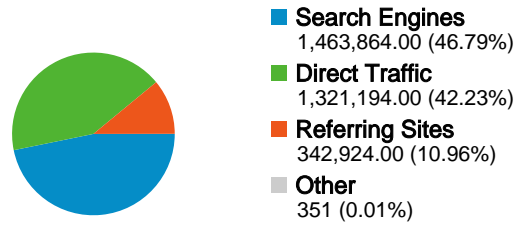

Traffic Sources Overview