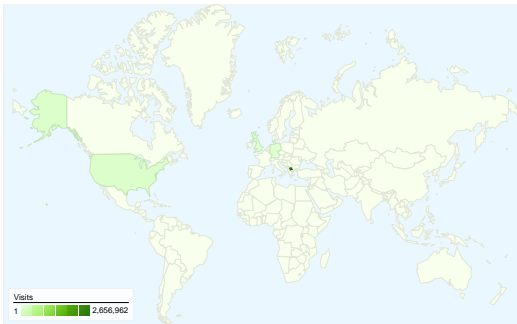

Site Usage

3,128,333 Visits

71.83% Bounce Rate

6,091,181 Pageviews

00:05:05 Avg. Time on Site

1.95 Pages/Visit

7.88% % New Visits

Visitors Overview

Visitors
347,323

Traffic Sources Overview

Map Overlay

Content Overview

Pages	Pageviews	% Pageviews
/index.psp	3,154,971	51.80%
/topic/vesti	360,571	5.92%
/topic/sport	245,748	4.03%
/topic/makedonija	222,890	3.66%
/topic/newest	220,088	3.61%

Netherlands	15,660	1.69	00:04:33	4.79%	77.84%
					1 - 10 of 152

All traffic sources sent a total of 3,128,333 visits

-  42.23% Direct Traffic
-  10.96% Referring Sites
-  46.79% Search Engines

- **Search Engines**
1,463,864.00 (46.79%)
- **Direct Traffic**
1,321,194.00 (42.23%)
- **Referring Sites**
342,924.00 (10.96%)
- **Other**
351 (0.01%)

Top Traffic Sources

Sources	Visits	% visits
google (organic)	1,377,538	44.03%
(direct) ((none))	1,321,154	42.23%
facebook.com (referral)	138,815	4.44%
172.30.0.1 (referral)	26,052	0.83%
t.co (referral)	22,273	0.71%