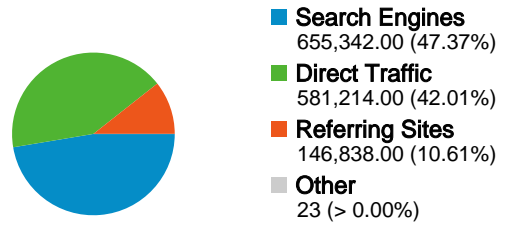

Traffic Sources Overview