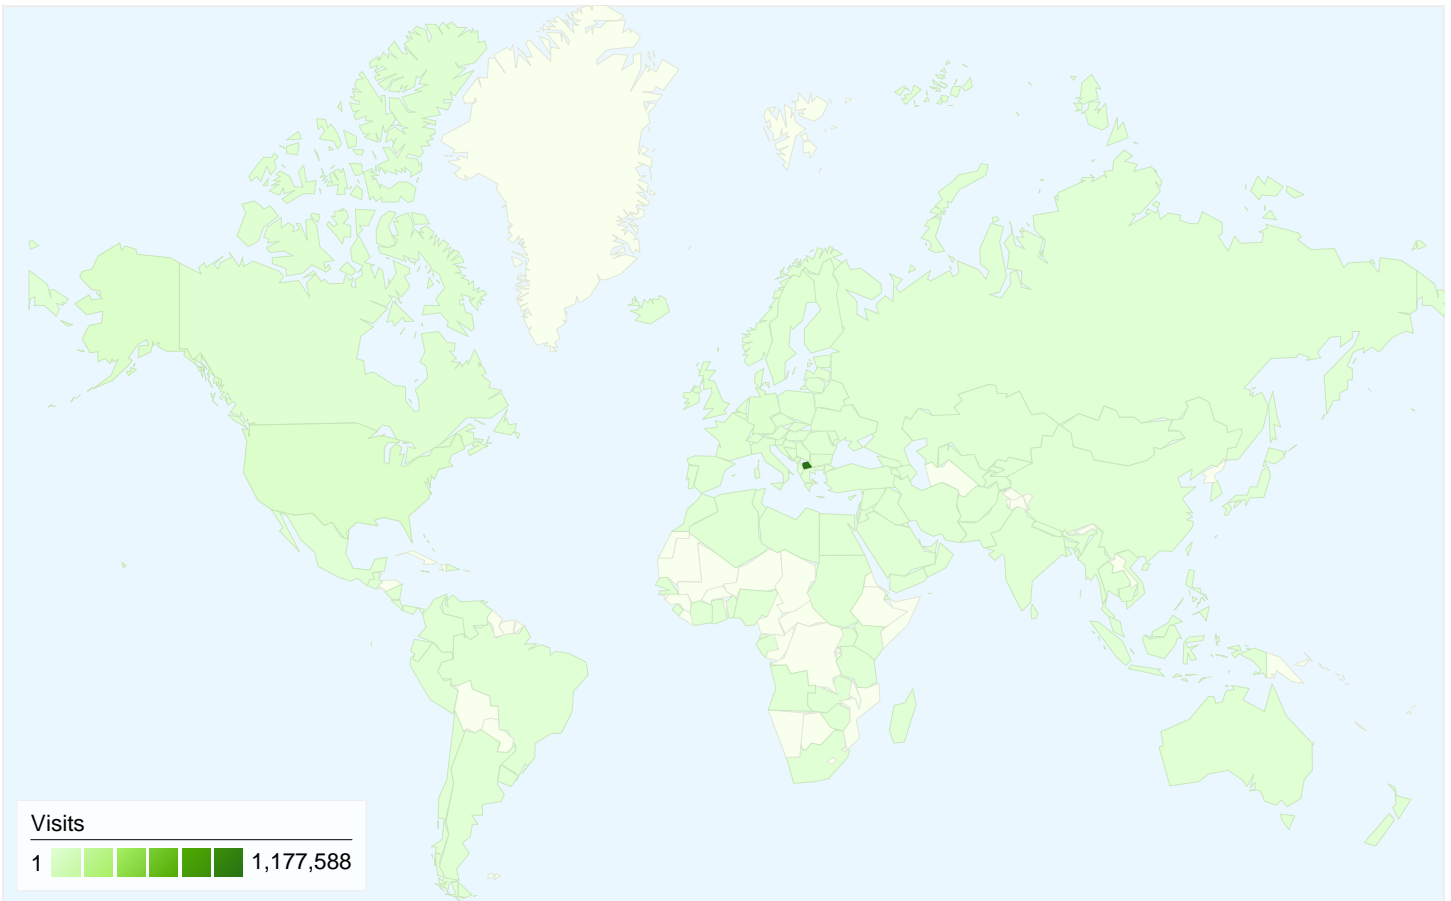

1,383,417 visits came from 132 countries/territories

Site Usage

Country/Territory	Visits	Pages/Visit	Avg. Time on Site	% New Visits	Bounce Rate
Visits 1,383,417 % of Site Total: 100.00%	Pages/Visit 1.94 Site Avg: 1.94 (0.00%)	Avg. Time on Site 00:05:01 Site Avg: 00:05:01 (0.00%)	% New Visits 7.71% Site Avg: 7.69% (0.24%)	Bounce Rate 72.16% Site Avg: 72.16% (0.00%)	
Macedonia [FYROM]	1,177,588	1.97	00:04:55	7.33%	71.65%
United States	33,249	1.67	00:03:48	8.05%	77.77%
(not set)	22,748	1.88	00:16:32	7.62%	71.38%
United Kingdom	14,673	1.35	00:02:25	33.37%	85.15%
Germany	13,924	1.97	00:05:15	8.71%	70.17%
Bulgaria	8,608	2.44	00:05:07	9.69%	69.85%
Italy	8,273	1.91	00:04:29	7.81%	73.13%
Slovenia	7,961	1.98	00:05:25	4.80%	70.64%
Canada	7,589	1.68	00:03:38	9.09%	76.99%