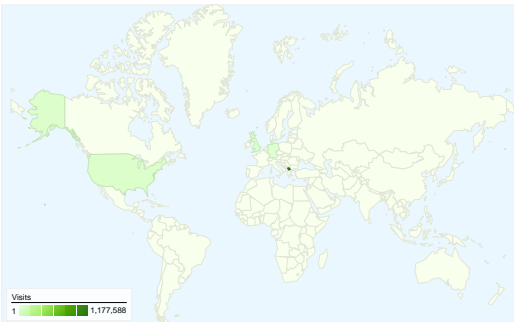

Site Usage

1,383,417 Visits

72.16% Bounce Rate

2,682,819 Pageviews

00:05:01 Avg. Time on Site

1.94 Pages/Visit

7.69% % New Visits

Visitors Overview

Visitors
183,105

Traffic Sources Overview

Map Overlay

Content Overview

Pages	Pageviews	% Pageviews
/index.psp	1,396,740	52.06%
/topic/vesti	155,016	5.78%
/topic/sport	108,397	4.04%
/topic/makedonija	95,447	3.56%
/topic/newest	92,290	3.44%

183,105 people visited this site

1,383,417 Visits

183,105 Absolute Unique Visitors

2,682,819 Pageviews

1.94 Average Pageviews

00:05:01 Time on Site

72.16% Bounce Rate

7.69% New Visits

Switzerland	6,989	1.79	00:05:04	9.37%	72.99%
					1 - 10 of 132

All traffic sources sent a total of 1,383,417 visits

-  42.01% Direct Traffic
-  10.61% Referring Sites
-  47.37% Search Engines

- **Search Engines**
655,342.00 (47.37%)
- **Direct Traffic**
581,214.00 (42.01%)
- **Referring Sites**
146,838.00 (10.61%)
- **Other**
23 (> 0.00%)