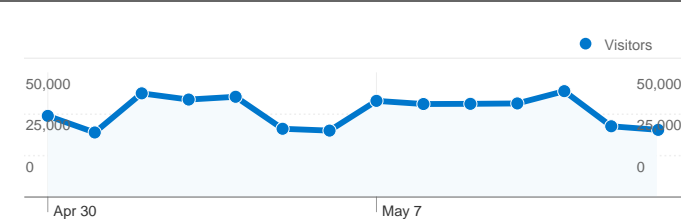

Site Usage

1,383,417 Visits

72.16% Bounce Rate

2,682,819 Pageviews

00:05:01 Avg. Time on Site

1.94 Pages/Visit

7.69% % New Visits

Visitors Overview

Visitors
183,105

Traffic Sources Overview

Map Overlay

Content Overview

Pages	Pageviews	% Pageviews
/index.psp	1,396,740	52.06%
/topic/vesti	155,016	5.78%
/topic/sport	108,397	4.04%
/topic/makedonija	95,447	3.56%
/topic/newest	92,290	3.44%

183,105 people visited this site

1,383,417 Visits

183,105 Absolute Unique Visitors

2,682,819 Pageviews

1.94 Average Pageviews

00:05:01 Time on Site

72.16% Bounce Rate

7.69% New Visits

Pages on this site were viewed a total of 2,682,819 times

2,682,819 Pageviews

2,126,463 Unique Views

72.16% Bounce Rate

Top Content

Pages	Pageviews	% Pageviews
/index.psp	1,396,740	52.06%
/topic/vesti	155,016	5.78%
/topic/sport	108,397	4.04%
/topic/makedonija	95,447	3.56%
/topic/newest	92,290	3.44%