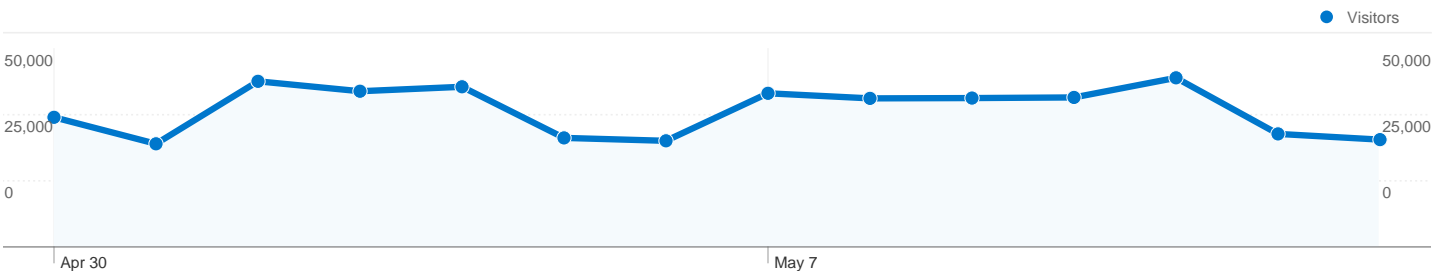

Site Usage

1,383,417 Visits

72.16% Bounce Rate

2,682,819 Pageviews

00:05:01 Avg. Time on Site

1.94 Pages/Visit

7.69% % New Visits

Visitors Overview

Visitors
183,105

Traffic Sources Overview

Map Overlay

Content Overview

Pages	Pageviews	% Pageviews
/index.psp	1,396,740	52.06%
/topic/vesti	155,016	5.78%
/topic/sport	108,397	4.04%
/topic/makedonija	95,447	3.56%
/topic/newest	92,290	3.44%

183,105 people visited this site

1,383,417 Visits

183,105 Absolute Unique Visitors

2,682,819 Pageviews

1.94 Average Pageviews

00:05:01 Time on Site

72.16% Bounce Rate

7.69% New Visits

Pages on this site were viewed a total of 2,682,819 times

2,682,819 Pageviews

2,126,463 Unique Views

72.16% Bounce Rate

Top Content

Pages	Pageviews	% Pageviews
/index.psp	1,396,740	52.06%
/topic/vesti	155,016	5.78%
/topic/sport	108,397	4.04%
/topic/makedonija	95,447	3.56%
/topic/newest	92,290	3.44%