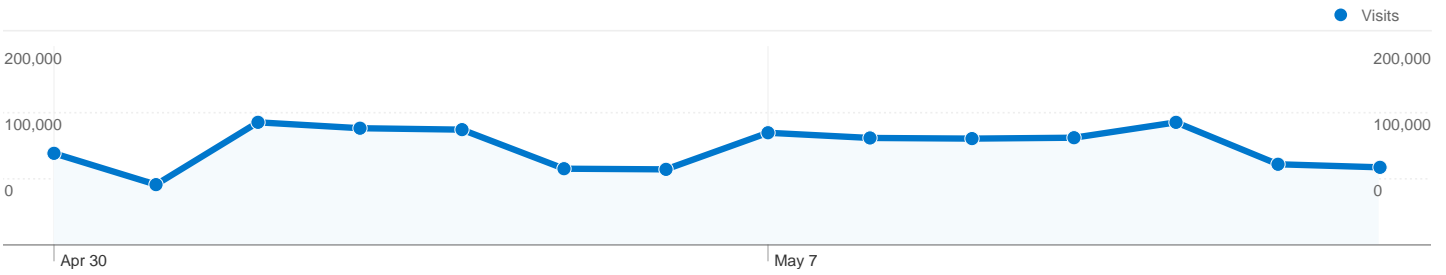

All traffic sources sent a total of 1,383,417 visits

- 42.01% Direct Traffic
- 10.61% Referring Sites
- 47.37% Search Engines

- **Search Engines**
  655,342.00 (47.37%)
- **Direct Traffic**
  581,214.00 (42.01%)
- **Referring Sites**
  146,838.00 (10.61%)
- **Other**
  23 (> 0.00%)

Top Traffic Sources

Sources	Visits	% visits	Keywords	Visits	% visits
google (organic)	617,837	44.66%	time.mk	146,165	22.30%
(direct) ((none))	581,191	42.01%	(not provided)	119,730	18.27%
facebook.com (referral)	57,061	4.12%	time mk	58,333	8.90%
172.30.0.1 (referral)	12,059	0.87%	http://www.time.mk/	13,934	2.13%
t.co (referral)	9,844	0.71%	http://time.mk/	12,695	1.94%