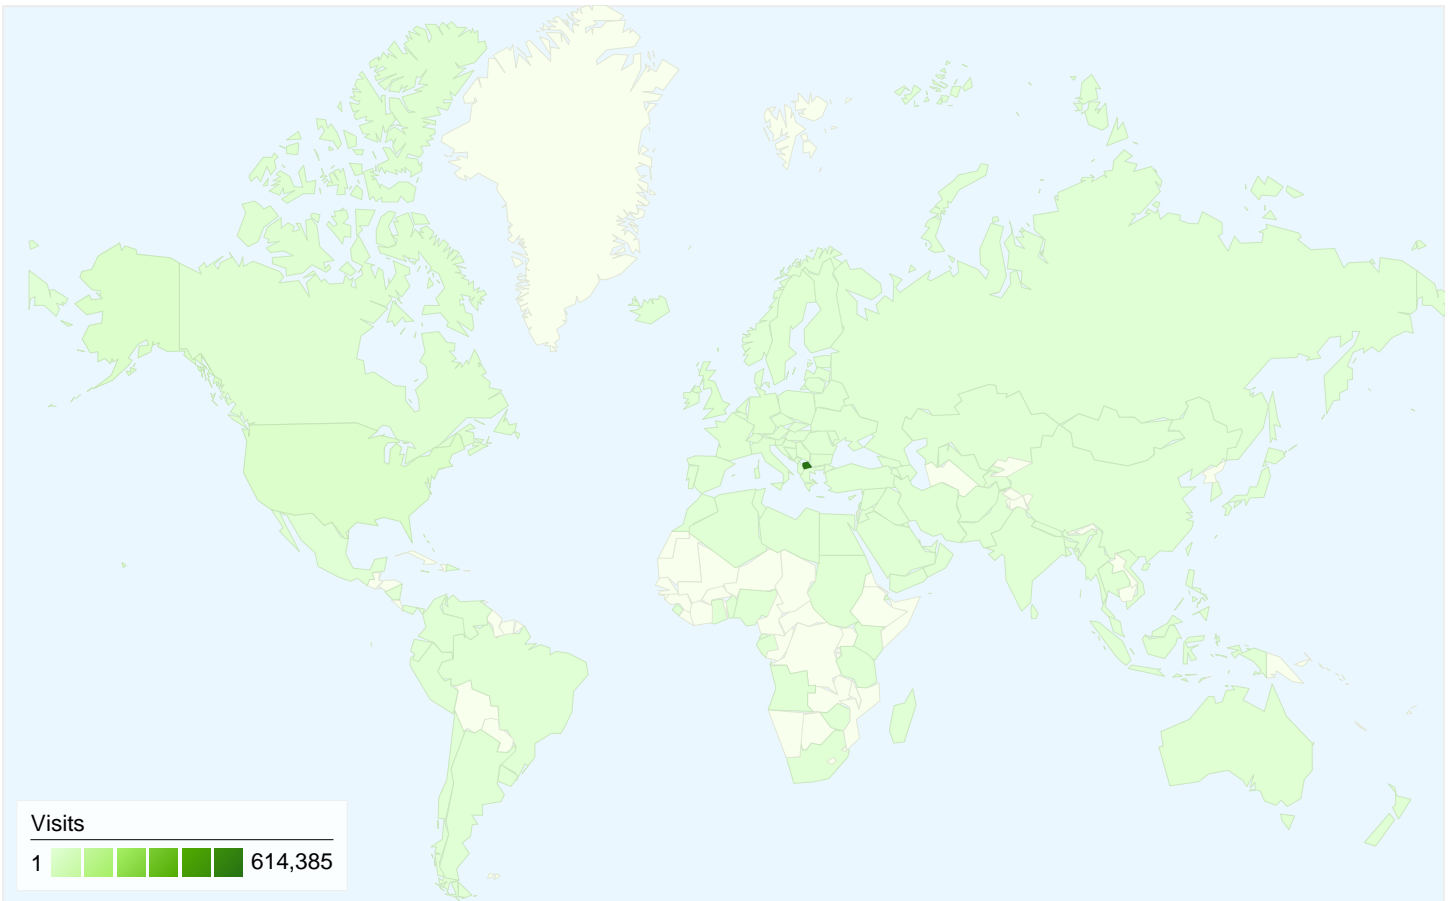

**Visitors**  
 116,280

**Traffic Sources Overview**

**Map Overlay**

**Content Overview**

Pages	Pageviews	% Pageviews
/index.psp	723,873	51.62%
/topic/vesti	81,344	5.80%
/topic/sport	56,317	4.02%
/topic/makedonija	50,792	3.62%
/topic/newest	48,112	3.43%

## 116,280 people visited this site

719,561 Visits

116,280 Absolute Unique Visitors

1,402,354 Pageviews

1.95 Average Pageviews

00:05:00 Time on Site

72.17% Bounce Rate

7.69% New Visits

## 719,561 visits came from 122 countries/territories

Site Usage

Visits	Pages/Visit	Avg. Time on Site	% New Visits	Bounce Rate	
<b>719,561</b> % of Site Total: 100.00%	<b>1.95</b> Site Avg: 1.95 (0.00%)	<b>00:05:00</b> Site Avg: 00:05:00 (0.00%)	<b>7.70%</b> Site Avg: 7.69% (0.22%)	<b>72.17%</b> Site Avg: 72.17% (0.00%)	
Country/Territory	Visits	Pages/Visit	Avg. Time on Site	% New Visits	Bounce Rate
Macedonia [FYROM]	<b>614,385</b>	1.98	00:04:55	7.28%	71.61%
United States	<b>16,905</b>	1.67	00:03:45	7.90%	78.03%
(not set)	<b>11,827</b>	1.85	00:15:53	7.56%	72.15%
United Kingdom	<b>8,153</b>	1.31	00:02:13	36.37%	86.47%
Germany	<b>6,935</b>	1.96	00:05:03	8.90%	70.47%
Slovenia	<b>4,547</b>	1.97	00:05:57	4.05%	70.86%
Bulgaria	<b>4,185</b>	2.50	00:05:04	9.06%	68.58%
Italy	<b>4,108</b>	1.97	00:04:29	7.67%	72.18%
Canada	<b>3,754</b>	1.78	00:04:04	9.24%	76.58%

## All traffic sources sent a total of 719,561 visits

- 41.94% Direct Traffic
- 10.23% Referring Sites
- 47.83% Search Engines

- Search Engines**  
344,182.00 (47.83%)
- Direct Traffic**  
301,799.00 (41.94%)
- Referring Sites**  
73,577.00 (10.23%)
- Other**  
3 (> 0.00%)