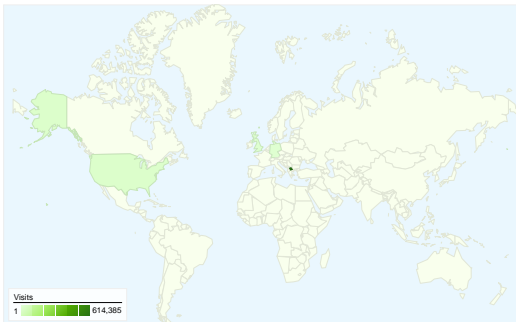

**Site Usage**

719,561 Visits

72.17% Bounce Rate

1,402,354 Pageviews

00:05:00 Avg. Time on Site

1.95 Pages/Visit

7.69% % New Visits

**Visitors Overview**

**Visitors**  
 116,280

**Traffic Sources Overview**

**Map Overlay**

**Content Overview**

Pages	Pageviews	% Pageviews
/index.psp	723,873	51.62%
/topic/vesti	81,344	5.80%
/topic/sport	56,317	4.02%
/topic/makedonija	50,792	3.62%
/topic/newest	48,112	3.43%

## 116,280 people visited this site

719,561 Visits

116,280 Absolute Unique Visitors

1,402,354 Pageviews

1.95 Average Pageviews

00:05:00 Time on Site

72.17% Bounce Rate

7.69% New Visits

## All traffic sources sent a total of 719,561 visits

- 41.94% Direct Traffic
- 10.23% Referring Sites
- 47.83% Search Engines

- Search Engines**  
344,182.00 (47.83%)
- Direct Traffic**  
301,799.00 (41.94%)
- Referring Sites**  
73,577.00 (10.23%)
- Other**  
3 (> 0.00%)