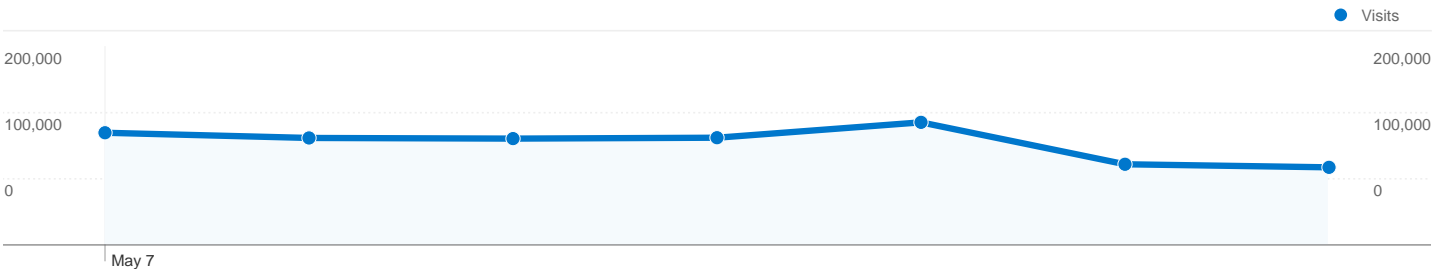

All traffic sources sent a total of 719,561 visits

- 41.94% Direct Traffic
- 10.23% Referring Sites
- 47.83% Search Engines

- **Search Engines**
  344,182.00 (47.83%)
- **Direct Traffic**
  301,799.00 (41.94%)
- **Referring Sites**
  73,577.00 (10.23%)
- **Other**
  3 (> 0.00%)

Top Traffic Sources

Sources	Visits	% visits	Keywords	Visits	% visits
google (organic)	324,812	45.14%	time.mk	75,495	21.93%
(direct) ((none))	301,789	41.94%	(not provided)	64,669	18.79%
facebook.com (referral)	26,425	3.67%	time mk	29,921	8.69%
172.30.0.1 (referral)	6,343	0.88%	http://www.time.mk/	6,891	2.00%
t.co (referral)	5,186	0.72%	http://time.mk/	6,386	1.86%