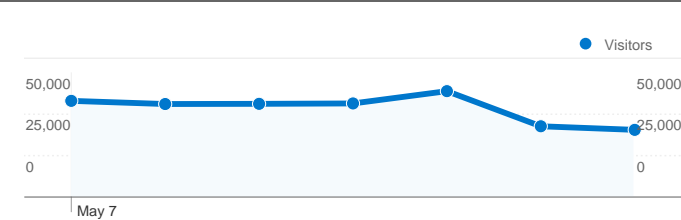

**Site Usage**

719,561 Visits

72.17% Bounce Rate

1,402,354 Pageviews

00:05:00 Avg. Time on Site

1.95 Pages/Visit

7.69% % New Visits

**Visitors Overview**

## 116,280 people visited this site

719,561 Visits

116,280 Absolute Unique Visitors

1,402,354 Pageviews

1.95 Average Pageviews

00:05:00 Time on Site

72.17% Bounce Rate

7.69% New Visits

Pages on this site were viewed a total of 1,402,354 times

1,402,354 Pageviews

1,111,591 Unique Views

72.17% Bounce Rate