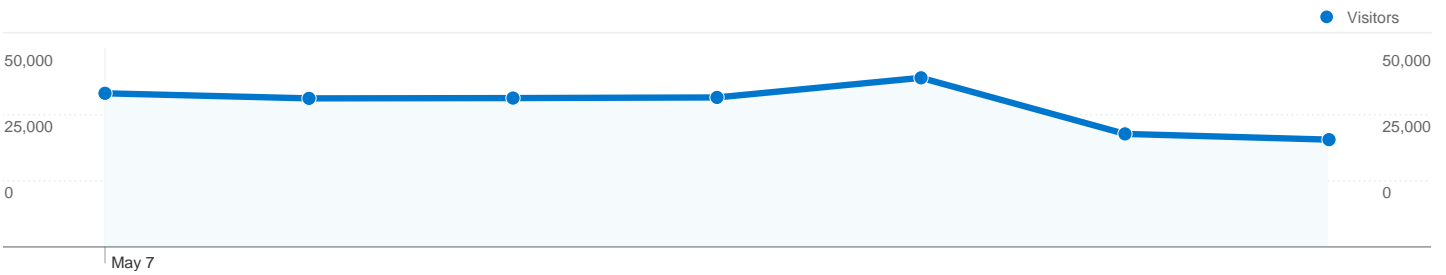

**Site Usage**

719,561 Visits

72.17% Bounce Rate

1,402,354 Pageviews

00:05:00 Avg. Time on Site

1.95 Pages/Visit

7.69% % New Visits

**Visitors Overview**

**Visitors**  
 116,280

**Traffic Sources Overview**

**Map Overlay**

**Content Overview**

Pages	Pageviews	% Pageviews
/index.psp	723,873	51.62%
/topic/vesti	81,344	5.80%
/topic/sport	56,317	4.02%
/topic/makedonija	50,792	3.62%
/topic/newest	48,112	3.43%

## 116,280 people visited this site

719,561 Visits

116,280 Absolute Unique Visitors

1,402,354 Pageviews

1.95 Average Pageviews

00:05:00 Time on Site

72.17% Bounce Rate

7.69% New Visits

Pages on this site were viewed a total of 1,402,354 times

1,402,354 Pageviews

1,111,591 Unique Views

72.17% Bounce Rate