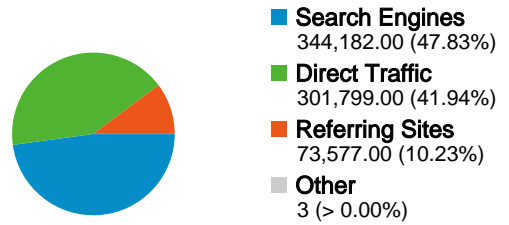

Traffic Sources Overview